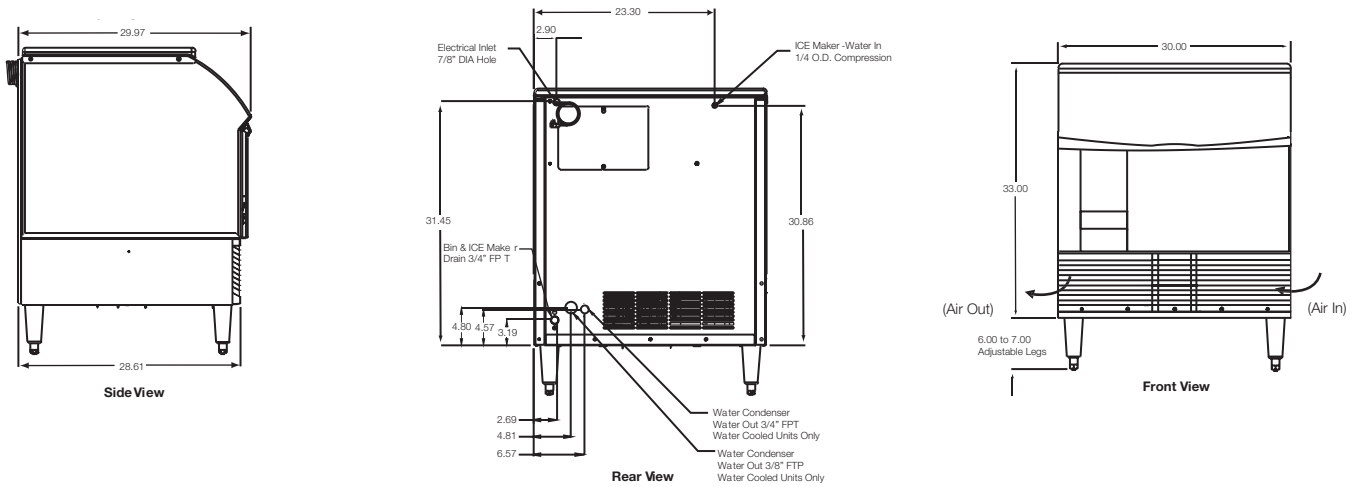

NORDIC CCU0300 SERIES UNDER COUNTER CUBED ICE MAKER

FEATURES:

- Produces up to 356 lbs. (162 Kgs.) of ice per day
- 130 lbs. (59 Kgs.) built-in application storage
- Built in Agion Antimicrobial product protection effective against mold, mildew and fungus
- Low profile – only 39" (991 mm) tall and 30" wide (752 mm)
- Available with an air- or water-cooled condenser
- Durable, rotomolded exterior cladding
- Large bin door opening for easy access
- Adjustable leg height

Protected by Agion

(Dimensions Are In Inches)

MODEL NO.	Cond. Unit	Ice Prod. per 24 hrs. at 70° Air / 50° Water lbs. (Kgs.)	Ice Prod. per 24 hrs. at 90° Air / 70° Water lbs. (Kgs.)	Water Used-Gals. (Ltrs.) per 100 lbs. of ice 90° Air / 70° Water		Kilowatts Used per 100 lbs. of ice 90° Air / 70° Water	Heat Rejection (Btuh)	Electrical Rating	Min. Circuit Amp.
				Ice Prod. Use	Cond. Use				
CCU0300A*1	Air	309 (140)	228 (104)	32.9 (124)	n/a	8.6	5928	115/60/1	13.1
CCU0300W*1	Water	356 (162)	296 (135)	35.6 (135)	175 (662)	5.7	6097	115/60/1	11.1
CCU0300AF5	Air	241 (110)	223 (101)	30.8 (117)	n/a	7.7	5392	220-240/50/1	6.4
CCU0300WF5	Water	314 (143)	267 (121)	36.3 (137)	145 (548)	6.6	5080	220-240/50/1	4.7

* Represents cube size. For full cube substitute an "F", for half cube substitute an "H".
Please note: air-cooled units require 6" (152 mm) front clearance for air intake and exhaust.

1. 90° / 70° figures are rated in accordance with ARI Standard 810.
2. All specifications and performance data are subject to normal manufacturing variances.
3. Application bin storage is 130 lbs. (59 Kgs.) = 90% of Internal Volume x 34 lbs. Per Cubic Foot
4. ARI bin storage is 112 lbs. (51 Kgs.) = 80% of Internal Volume x 30 lbs. Per Cubic Foot

Cube Size:	Width	Depth	Height
Full	7/8" (22mm)	7/8" (22mm)	7/8" (22mm)
Half	3/8" (10mm)	7/8" (22mm)	7/8" (22mm)

NUMBER OF WIRES 3
 MAX. FUSE SIZE 15
 SHIPPING WEIGHT LBS (KGS.) . . 205 (93)

AGENCY LISTINGS LISTED